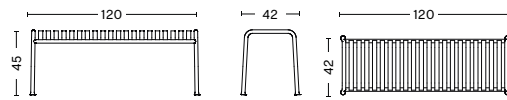

DIMENSIONS

PALISSADE CHAIR
 WIDTH 47 CM
 DEPTH 56 CM
 HEIGHT 80 CM
 SEAT HEIGHT 45 CM
 SEAT DEPTH 41 CM

PALISSADE ARMCHAIR
 WIDTH 51 CM
 DEPTH 56 CM
 HEIGHT 80 CM
 SEAT HEIGHT 45 CM
 SEAT DEPTH 41 CM

PALISSADE DINING ARMCHAIR
 WIDTH 63 CM
 DEPTH 66 CM
 HEIGHT 80 CM
 SEAT HEIGHT 45 CM
 SEAT DEPTH 44 CM

PALISSADE BENCH
 WIDTH 120 CM
 DEPTH 42 CM
 HEIGHT 45 CM

PALISSADE DINING BENCH W/O ARMREST
 WIDTH 120 CM
 DEPTH 70 CM
 HEIGHT 80 CM
 SEAT HEIGHT 45 CM

PALISSADE DINING BENCH
 WIDTH 128 CM
 DEPTH 70 CM
 HEIGHT 80 CM
 SEAT HEIGHT 45 CM