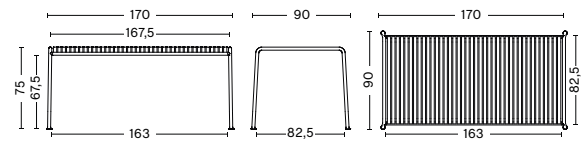

PALISSADE TABLE
LENGTH 170 CM
WIDTH 90 CM
HEIGHT 75 CM