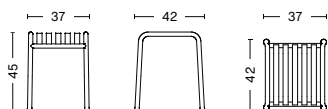

DIMENSIONS

PALISSADE CHAIR
 WIDTH 47 CM
 DEPTH 56 CM
 HEIGHT 80 CM
 SEAT HEIGHT 45 CM
 SEAT DEPTH 41 CM

PALISSADE ARMCHAIR
 WIDTH 51 CM
 DEPTH 56 CM
 HEIGHT 80 CM
 SEAT HEIGHT 45 CM
 SEAT DEPTH 41 CM

PALISSADE DINING ARMCHAIR
 WIDTH 63 CM
 DEPTH 66 CM
 HEIGHT 80 CM
 SEAT HEIGHT 45 CM
 SEAT DEPTH 44 CM

PALISSADE BENCH
 WIDTH 120 CM
 DEPTH 42 CM
 HEIGHT 45 CM

PALISSADE DINING BENCH W/O ARMREST
 WIDTH 120 CM
 DEPTH 70 CM
 HEIGHT 80 CM
 SEAT HEIGHT 45 CM

PALISSADE DINING BENCH
 WIDTH 128 CM
 DEPTH 70 CM
 HEIGHT 80 CM
 SEAT HEIGHT 45 CM