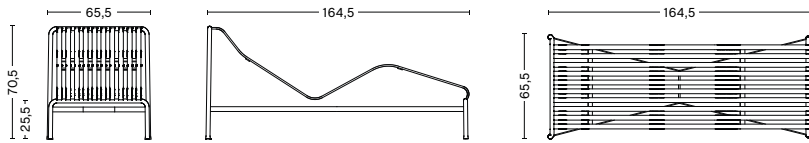

PALISSADE CHAISE LONGUE
WIDTH 65,5 CM
DEPTH 164,5 CM
HEIGHT 70,5 CM
SEAT HEIGHT 25,5 CM