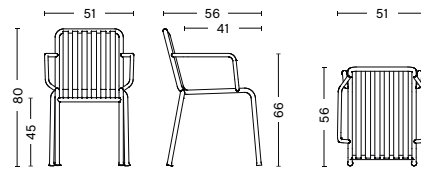

DIMENSIONS

PALISSADE CHAIR
 WIDTH 47 CM
 DEPTH 56 CM
 HEIGHT 80 CM
 SEAT HEIGHT 45 CM
 SEAT DEPTH 41 CM

PALISSADE ARMCHAIR
 WIDTH 51 CM
 DEPTH 56 CM
 HEIGHT 80 CM
 SEAT HEIGHT 45 CM
 SEAT DEPTH 41 CM

PALISSADE DINING ARMCHAIR
 WIDTH 63 CM
 DEPTH 66 CM
 HEIGHT 80 CM
 SEAT HEIGHT 45 CM
 SEAT DEPTH 44 CM

PALISSADE BENCH
 WIDTH 120 CM
 DEPTH 42 CM
 HEIGHT 45 CM

PALISSADE DINING BENCH W/O ARMREST
 WIDTH 120 CM
 DEPTH 70 CM
 HEIGHT 80 CM
 SEAT HEIGHT 45 CM

PALISSADE DINING BENCH
 WIDTH 128 CM
 DEPTH 70 CM
 HEIGHT 80 CM
 SEAT HEIGHT 45 CM

DIMENSIONS

FOR CHAIR & ARMCHAIR
WIDTH 40 CM
DEPTH 80 CM
HEIGHT 6,5 CM

FOR DINING ARMCHAIR
WIDTH 40 CM
DEPTH 84 CM
HEIGHT 6,5 CM

FOR DINING BENCH
WIDTH 110 CM
DEPTH 89 CM
HEIGHT 6,5 CM

FOR LOUNGE CHAIR LOW
WIDTH 50 CM
DEPTH 94 CM
HEIGHT 6,5 CM

DIMENSIONS

FOR CHAIR & ARMCHAIR
WIDTH 37 CM
DEPTH 37 CM
HEIGHT 3 CM

FOR DINING ARMCHAIR
WIDTH 41,5 CM
DEPTH 41,5 CM
HEIGHT 3 CM

FOR DINING BENCH
WIDTH 107,5 CM
DEPTH 43,5 CM
HEIGHT 3 CM

FOR LOUNGE CHAIR HIGH & LOW
WIDTH 52,5 CM
DEPTH 48 CM
HEIGHT 3 CM