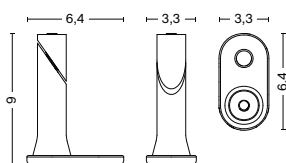

DIMENSIONS

WIDTH 6,4 CM

DEPTH 3,3 CM

HEIGHT 9 CM

MATERIALS

FIXATION BRACKET

Powder coated stainless steel with EPDM rubber washer.

COLOUR & FINISH