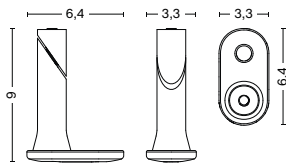

DIMENSIONS

WIDTH 6,4 CM

DEPTH 3,3 CM

HEIGHT 9 CM

MATERIALS

FIXATION BRACKET

Powder coated stainless steel with EPDM rubber washer.

COLOUR & FINISH