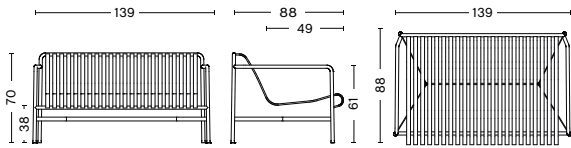

PALISSADE LOUNGE SOFA
WIDTH 139 CM
DEPTH 88 CM
HEIGHT 70 CM
SEAT HEIGHT 38 CM
SEAT DEPTH 49 CM