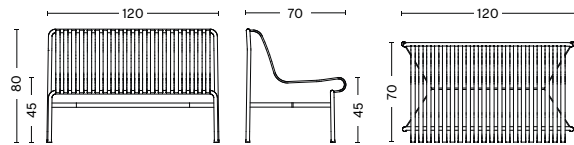

DIMENSIONS

PALISSADE CHAIR
 WIDTH 47 CM
 DEPTH 56 CM
 HEIGHT 80 CM
 SEAT HEIGHT 45 CM
 SEAT DEPTH 41 CM

PALISSADE ARMCHAIR
 WIDTH 51 CM
 DEPTH 56 CM
 HEIGHT 80 CM
 SEAT HEIGHT 45 CM
 SEAT DEPTH 41 CM

PALISSADE DINING ARMCHAIR
 WIDTH 63 CM
 DEPTH 66 CM
 HEIGHT 80 CM
 SEAT HEIGHT 45 CM
 SEAT DEPTH 44 CM

PALISSADE BENCH
 WIDTH 120 CM
 DEPTH 42 CM
 HEIGHT 45 CM

PALISSADE DINING BENCH W/O ARMREST
 WIDTH 120 CM
 DEPTH 70 CM
 HEIGHT 80 CM
 SEAT HEIGHT 45 CM

PALISSADE DINING BENCH
 WIDTH 128 CM
 DEPTH 70 CM
 HEIGHT 80 CM
 SEAT HEIGHT 45 CM