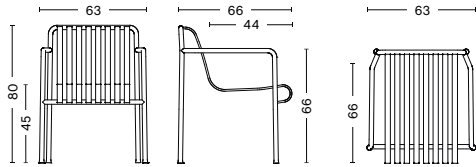

DIMENSIONS

PALISSADE CHAIR
 WIDTH 47 CM
 DEPTH 56 CM
 HEIGHT 80 CM
 SEAT HEIGHT 45 CM
 SEAT DEPTH 41 CM

PALISSADE ARMCHAIR
 WIDTH 51 CM
 DEPTH 56 CM
 HEIGHT 80 CM
 SEAT HEIGHT 45 CM
 SEAT DEPTH 41 CM

PALISSADE DINING ARMCHAIR
 WIDTH 63 CM
 DEPTH 66 CM
 HEIGHT 80 CM
 SEAT HEIGHT 45 CM
 SEAT DEPTH 44 CM

PALISSADE BENCH
 WIDTH 120 CM
 DEPTH 42 CM
 HEIGHT 45 CM

PALISSADE DINING BENCH W/O ARMREST
 WIDTH 120 CM
 DEPTH 70 CM
 HEIGHT 80 CM
 SEAT HEIGHT 45 CM

PALISSADE DINING BENCH
 WIDTH 128 CM
 DEPTH 70 CM
 HEIGHT 80 CM
 SEAT HEIGHT 45 CM

DIMENSIONS

FOR CHAIR & ARMCHAIR
WIDTH 40 CM
DEPTH 80 CM
HEIGHT 6,5 CM

FOR DINING ARMCHAIR
WIDTH 40 CM
DEPTH 84 CM
HEIGHT 6,5 CM

FOR DINING BENCH
WIDTH 110 CM
DEPTH 89 CM
HEIGHT 6,5 CM

FOR LOUNGE CHAIR LOW
WIDTH 50 CM
DEPTH 94 CM
HEIGHT 6,5 CM