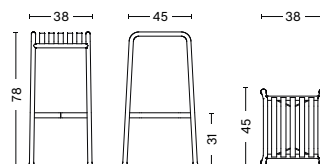

DIMENSIONS

PALISSADE CHAIR
 WIDTH 47 CM
 DEPTH 56 CM
 HEIGHT 80 CM
 SEAT HEIGHT 45 CM
 SEAT DEPTH 41 CM

PALISSADE ARMCHAIR
 WIDTH 51 CM
 DEPTH 56 CM
 HEIGHT 80 CM
 SEAT HEIGHT 45 CM
 SEAT DEPTH 41 CM

PALISSADE DINING ARMCHAIR
 WIDTH 63 CM
 DEPTH 66 CM
 HEIGHT 80 CM
 SEAT HEIGHT 45 CM
 SEAT DEPTH 44 CM

PALISSADE BENCH
 WIDTH 120 CM
 DEPTH 42 CM
 HEIGHT 45 CM

PALISSADE DINING BENCH W/O ARMREST
 WIDTH 120 CM
 DEPTH 70 CM
 HEIGHT 80 CM
 SEAT HEIGHT 45 CM

PALISSADE DINING BENCH
 WIDTH 128 CM
 DEPTH 70 CM
 HEIGHT 80 CM
 SEAT HEIGHT 45 CM

PALISSADE STOOL
 WIDTH 37 CM
 DEPTH 42 CM
 HEIGHT 45 CM

PALISSADE BAR STOOL
 WIDTH 38 CM
 DEPTH 45 CM
 HEIGHT 78 CM

DIMENSIONS

PALISSADE LOUNGE CHAIR LOW
 WIDTH 73 CM
 DEPTH 81 CM
 HEIGHT 70 CM
 SEAT HEIGHT 38 CM
 SEAT DEPTH 49 CM

PALISSADE TABLE
 LENGTH 170 CM
 WIDTH 90 CM
 HEIGHT 75 CM

PALISSADE LOW TABLE
 LENGTH 81,5 CM
 WIDTH 86 CM
 HEIGHT 38 CM

PALISSADE MIDDLE LEG
 WIDTH 90 CM
 DEPTH 13,6 CM
 HEIGHT 75 CM

MATERIALS

PALISSADE COLLECTION