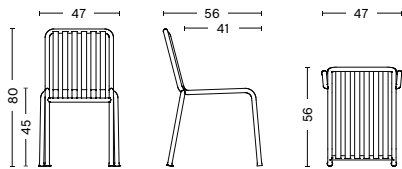

DIMENSIONS

PALISSADE CHAIR
 WIDTH 47 CM
 DEPTH 56 CM
 HEIGHT 80 CM
 SEAT HEIGHT 45 CM
 SEAT DEPTH 41 CM

PALISSADE ARMCHAIR
 WIDTH 51 CM
 DEPTH 56 CM
 HEIGHT 80 CM
 SEAT HEIGHT 45 CM
 SEAT DEPTH 41 CM

PALISSADE DINING ARMCHAIR
 WIDTH 63 CM
 DEPTH 66 CM
 HEIGHT 80 CM
 SEAT HEIGHT 45 CM
 SEAT DEPTH 44 CM

PALISSADE BENCH
 WIDTH 120 CM
 DEPTH 42 CM
 HEIGHT 45 CM

PALISSADE DINING BENCH W/O ARMREST
 WIDTH 120 CM
 DEPTH 70 CM
 HEIGHT 80 CM
 SEAT HEIGHT 45 CM

PALISSADE DINING BENCH
 WIDTH 128 CM
 DEPTH 70 CM
 HEIGHT 80 CM
 SEAT HEIGHT 45 CM

DIMENSIONS

FOR CHAIR & ARMCHAIR
WIDTH 40 CM
DEPTH 80 CM
HEIGHT 6,5 CM

FOR DINING ARMCHAIR
WIDTH 40 CM
DEPTH 84 CM
HEIGHT 6,5 CM

FOR DINING BENCH
WIDTH 110 CM
DEPTH 89 CM
HEIGHT 6,5 CM

FOR LOUNGE CHAIR LOW
WIDTH 50 CM
DEPTH 94 CM
HEIGHT 6,5 CM

DIMENSIONS

FOR CHAIR & ARMCHAIR
WIDTH 37 CM
DEPTH 37 CM
HEIGHT 3 CM

FOR DINING ARMCHAIR
WIDTH 41,5 CM
DEPTH 41,5 CM
HEIGHT 3 CM

FOR DINING BENCH
WIDTH 107,5 CM
DEPTH 43,5 CM
HEIGHT 3 CM

FOR LOUNGE CHAIR HIGH & LOW
WIDTH 52,5 CM
DEPTH 48 CM
HEIGHT 3 CM