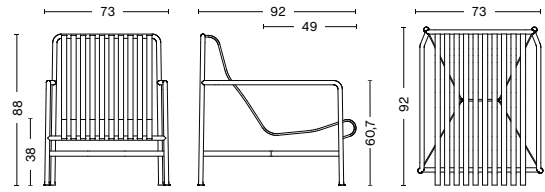

DIMENSIONS

PALISSADE CHAIR
 WIDTH 47 CM
 DEPTH 56 CM
 HEIGHT 80 CM
 SEAT HEIGHT 45 CM
 SEAT DEPTH 41 CM

PALISSADE ARMCHAIR
 WIDTH 51 CM
 DEPTH 56 CM
 HEIGHT 80 CM
 SEAT HEIGHT 45 CM
 SEAT DEPTH 41 CM

PALISSADE DINING ARMCHAIR
 WIDTH 63 CM
 DEPTH 66 CM
 HEIGHT 80 CM
 SEAT HEIGHT 45 CM
 SEAT DEPTH 44 CM

PALISSADE BENCH
 WIDTH 120 CM
 DEPTH 42 CM
 HEIGHT 45 CM

PALISSADE DINING BENCH W/O ARMREST
 WIDTH 120 CM
 DEPTH 70 CM
 HEIGHT 80 CM
 SEAT HEIGHT 45 CM

PALISSADE DINING BENCH
 WIDTH 128 CM
 DEPTH 70 CM
 HEIGHT 80 CM
 SEAT HEIGHT 45 CM

PALISSADE STOOL
 WIDTH 37 CM
 DEPTH 42 CM
 HEIGHT 45 CM

PALISSADE BAR STOOL
 WIDTH 38 CM
 DEPTH 45 CM
 HEIGHT 78 CM

DIMENSIONS

PALISSADE LOUNGE CHAIR LOW
 WIDTH 73 CM
 DEPTH 81 CM
 HEIGHT 70 CM
 SEAT HEIGHT 38 CM
 SEAT DEPTH 49 CM

PALISSADE LOUNGE CHAIR HIGH
 WIDTH 73 CM
 DEPTH 92 CM
 HEIGHT 88 CM
 SEAT HEIGHT 38 CM
 SEAT DEPTH 49 CM

PALISSADE LOUNGE SOFA
 WIDTH 139 CM
 DEPTH 88 CM
 HEIGHT 70 CM
 SEAT HEIGHT 38 CM
 SEAT DEPTH 49 CM