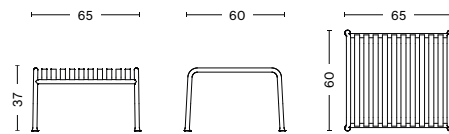

PALISSADE OTTOMAN
WIDTH 65 CM
DEPTH 60 CM
HEIGHT 37 CM