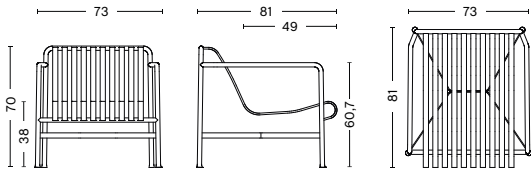

DIMENSIONS

PALISSADE CHAIR
 WIDTH 47 CM
 DEPTH 56 CM
 HEIGHT 80 CM
 SEAT HEIGHT 45 CM
 SEAT DEPTH 41 CM

PALISSADE ARMCHAIR
 WIDTH 51 CM
 DEPTH 56 CM
 HEIGHT 80 CM
 SEAT HEIGHT 45 CM
 SEAT DEPTH 41 CM

PALISSADE DINING ARMCHAIR
 WIDTH 63 CM
 DEPTH 66 CM
 HEIGHT 80 CM
 SEAT HEIGHT 45 CM
 SEAT DEPTH 44 CM

PALISSADE BENCH
 WIDTH 120 CM
 DEPTH 42 CM
 HEIGHT 45 CM

PALISSADE DINING BENCH W/O ARMREST
 WIDTH 120 CM
 DEPTH 70 CM
 HEIGHT 80 CM
 SEAT HEIGHT 45 CM

PALISSADE DINING BENCH
 WIDTH 128 CM
 DEPTH 70 CM
 HEIGHT 80 CM
 SEAT HEIGHT 45 CM

PALISSADE STOOL
 WIDTH 37 CM
 DEPTH 42 CM
 HEIGHT 45 CM

PALISSADE BAR STOOL
 WIDTH 38 CM
 DEPTH 45 CM
 HEIGHT 78 CM

DIMENSIONS

PALISSADE LOUNGE CHAIR LOW
 WIDTH 73 CM
 DEPTH 81 CM
 HEIGHT 70 CM
 SEAT HEIGHT 38 CM
 SEAT DEPTH 49 CM