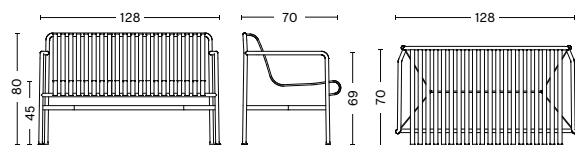

DIMENSIONS

PALISSADE CHAIR
 WIDTH 47 CM
 DEPTH 56 CM
 HEIGHT 80 CM
 SEAT HEIGHT 45 CM
 SEAT DEPTH 41 CM

PALISSADE ARMCHAIR
 WIDTH 51 CM
 DEPTH 56 CM
 HEIGHT 80 CM
 SEAT HEIGHT 45 CM
 SEAT DEPTH 41 CM

PALISSADE DINING ARMCHAIR
 WIDTH 63 CM
 DEPTH 66 CM
 HEIGHT 80 CM
 SEAT HEIGHT 45 CM
 SEAT DEPTH 44 CM

PALISSADE BENCH
 WIDTH 120 CM
 DEPTH 42 CM
 HEIGHT 45 CM

PALISSADE DINING BENCH W/O ARMREST
 WIDTH 120 CM
 DEPTH 70 CM
 HEIGHT 80 CM
 SEAT HEIGHT 45 CM

PALISSADE DINING BENCH
 WIDTH 128 CM
 DEPTH 70 CM
 HEIGHT 80 CM
 SEAT HEIGHT 45 CM