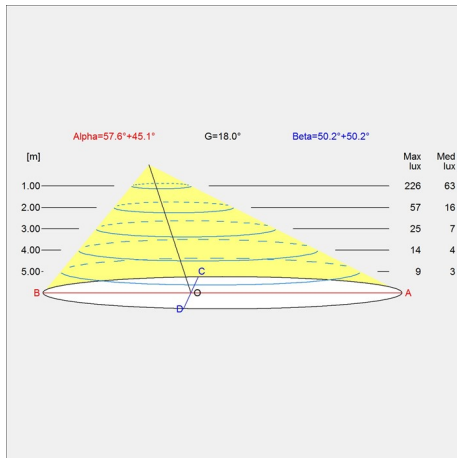

Design

Arne Jacobsen

Poids

Min.: 0.813 kg Max.: 3.063 kg

Finition

Black, Dusty blue, Electric orange, Pale petroleum, Soft lemon, Stainless steel polished, Warm grey, Warm sand, White

Diagrammes de répartition de la lumière

Cartesian