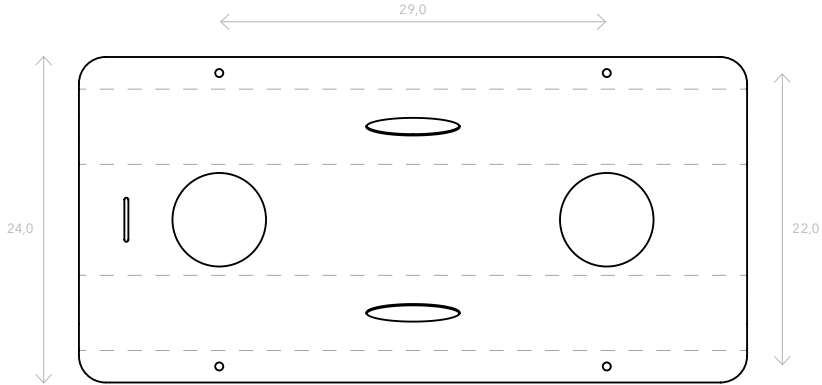

# MEETING TABLE

							Legs
Table top		•	•	•	•	•	
		•	•	•	•	•	
		•	•	•	•	•	

Meeting table (top access)  
160x95 cm

Meeting table (top access)  
190x95 cm

Meeting table (top access)  
220x95 cm

# BENCH

							Legs
Table top							
		•	•	•	•	•	
		•	•	•	•	•	

Bench 2 people (top access)  
130x140 cm

Bench 2 people - confort (top access)  
150x140 cm

Bench 4 people (top access)  
240x140 cm

# BENCH

						Legs
Table top						

Bench 4 people - confort (top access)  
280x140 cm

Bench 6 people (top access)  
320x140 cm

TOP ACCESS BENCH

TOP ACCESS MEETING TABLE

CABLE TRAY

STANDARD LEG