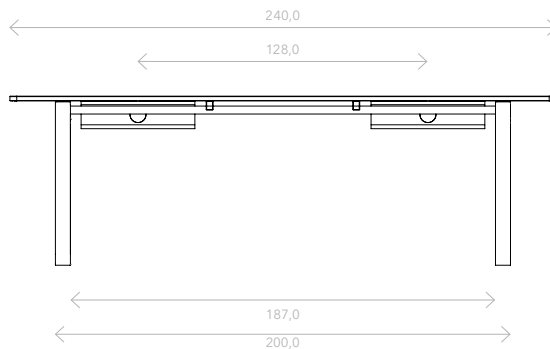

# MEETING TABLE

							Legs
Table top		•	•	•	•	•	
		•	•	•	•	•	
		•	•	•	•	•	

Meeting table (top access)  
160x95 cm

Meeting table (top access)  
190x95 cm

Meeting table (top access)  
220x95 cm

# BENCH

							Legs
Table top							
		•	•	•	•	•	
		•	•	•	•	•	

Bench 2 people (top access)  
130x140 cm

Bench 2 people - confort (top access)  
150x140 cm

Bench 4 people (top access)  
240x140 cm

# BENCH

						Legs
Table top						

Bench 4 people - confort (top access)  
280x140 cm

Bench 6 people (top access)  
320x140 cm

TOP ACCESS BENCH

TOP ACCESS MEETING TABLE

CABLE TRAY

STANDARD LEG