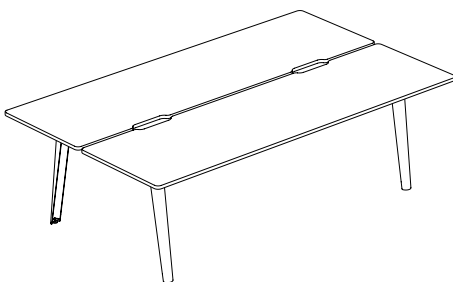

# MEETING TABLE

							Legs
Table top		•	•	•	•	•	
		•	•	•	•	•	
		•	•	•	•	•	

Meeting table (top access)  
160x95 cm

Meeting table (top access)  
190x95 cm

Meeting table (top access)  
220x95 cm

# BENCH

							Legs
Table top							
		•	•	•	•	•	
		•	•	•	•	•	

Bench 2 people (top access)  
130x140 cm

Bench 2 people - confort (top access)  
150x140 cm

Bench 4 people (top access)  
240x140 cm

# BENCH

						Legs
Table top						

Bench 4 people - confort (top access)  
280x140 cm

Bench 6 people (top access)  
320x140 cm

TOP ACCESS BENCH

TOP ACCESS MEETING TABLE

CABLE TRAY

STANDARD LEG