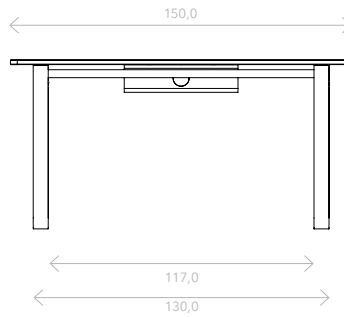

# INDIVIDUAL DESK

							Legs
Table top		•	•	•	•	•	
		•	•	•	•	•	
		•	•	•	•	•	

Individual desk  
130x70 cm

Individual desk  
150x70 cm

# DINING TABLE

							Legs
Table top		•	•	•	•	•	
		•	•	•	•	•	
		•	•	•	•	•	

Dining table 4 people  
D110 cm

Dining table 4 people  
160x95 cm

Dining table 6 people  
190x95 cm

Dining table 8 people  
220x95 cm

# MEETING TABLE

							Legs
Table top		•	•	•	•	•	
		•	•	•	•	•	
		•	•	•	•	•	

Meeting table (top access)  
160x95 cm

Meeting table (top access)  
190x95 cm

Meeting table (top access)  
220x95 cm

# BENCH

							Legs
Table top							
		•	•	•	•	•	
		•	•	•	•	•	

Bench 2 people (top access)  
130x140 cm

Bench 2 people - confort (top access)  
150x140 cm

Bench 4 people (top access)  
240x140 cm