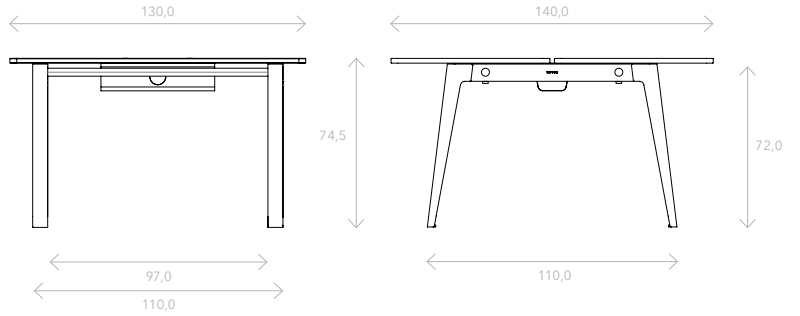

# INDIVIDUAL DESK

							Legs
Table top		•	•	•	•	•	
		•	•	•	•	•	
		•	•	•	•	•	

Individual desk  
130x70 cm

Individual desk  
150x70 cm

# DINING TABLE

							Legs
Table top		•	•	•	•	•	
		•	•	•	•	•	
		•	•	•	•	•	

Dining table 4 people  
D110 cm

Dining table 4 people  
160x95 cm

Dining table 6 people  
190x95 cm

Dining table 8 people  
220x95 cm

# MEETING TABLE

							Legs
Table top		•	•	•	•	•	
		•	•	•	•	•	
		•	•	•	•	•	

Meeting table (top access)  
160x95 cm

Meeting table (top access)  
190x95 cm

Meeting table (top access)  
220x95 cm

# BENCH

							Legs
Table top							
		•	•	•	•	•	
		•	•	•	•	•	

Bench 2 people (top access)  
130x140 cm

Bench 2 people - confort (top access)  
150x140 cm

Bench 4 people (top access)  
240x140 cm