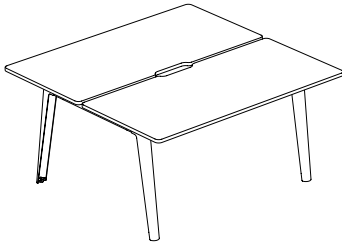

# INDIVIDUAL DESK

							Legs
Table top		•	•	•	•	•	
		•	•	•	•	•	
		•	•	•	•	•	

Individual desk  
130x70 cm

Individual desk  
150x70 cm

# DINING TABLE

							Legs
Table top		•	•	•	•	•	
		•	•	•	•	•	
		•	•	•	•	•	

Dining table 4 people  
D110 cm

Dining table 4 people  
160x95 cm

Dining table 6 people  
190x95 cm

Dining table 8 people  
220x95 cm

# MEETING TABLE

							Legs
Table top		•	•	•	•	•	
		•	•	•	•	•	
		•	•	•	•	•	

Meeting table (top access)  
160x95 cm

Meeting table (top access)  
190x95 cm

Meeting table (top access)  
220x95 cm

# BENCH

							Legs
Table top							
		•	•	•	•	•	
		•	•	•	•	•	

Bench 2 people (top access)  
130x140 cm

Bench 2 people - confort (top access)  
150x140 cm

Bench 4 people (top access)  
240x140 cm