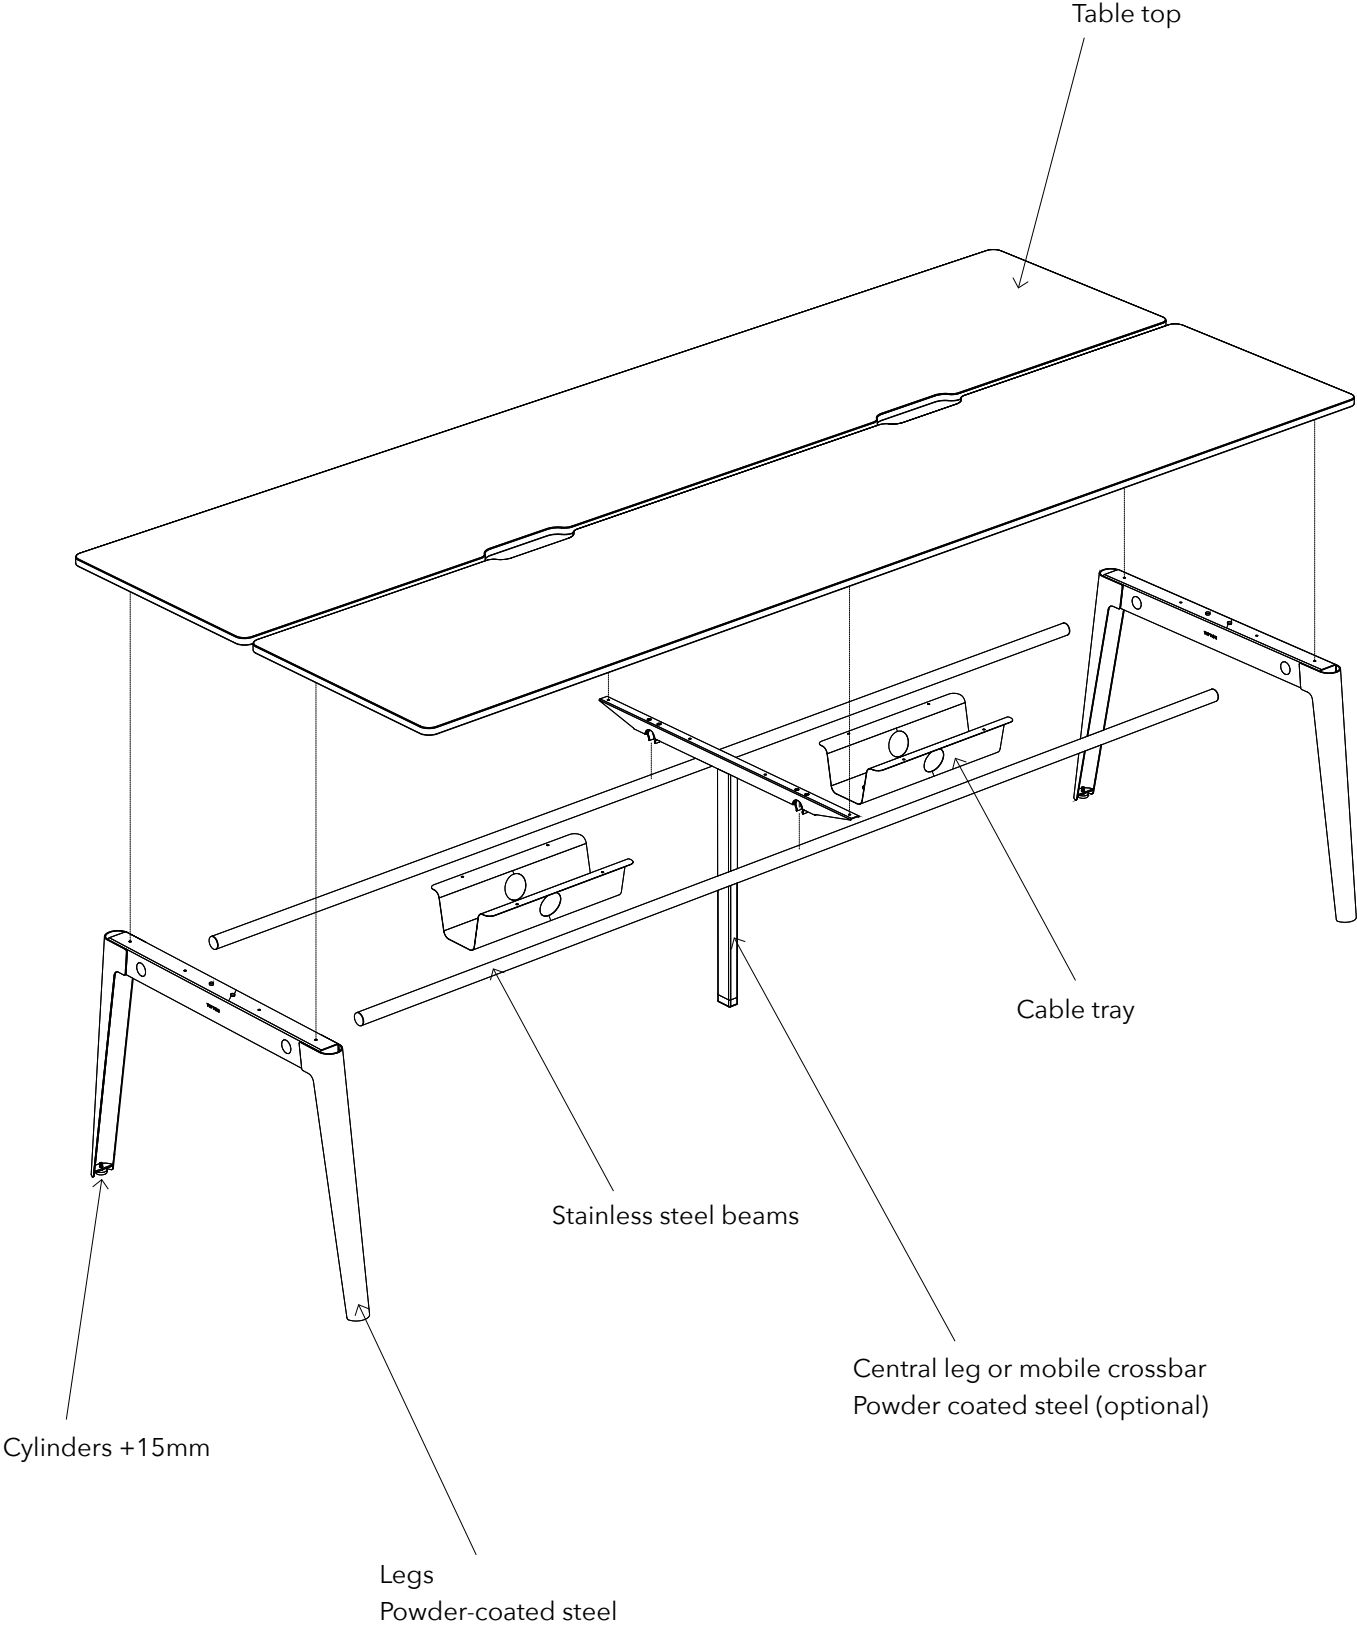

## NEW MODERN TABLE SYSTEM - 2020

---

The NEW MODERN table system enhances the classic TIPTOE range and its table legs by offering larger formats (up to 220cm), new uses (the round table) and by allowing the use of recycled plastic tops (whose thinner thickness and relative flexibility are not compatible with the 75cm TIPTOE table leg).

NEW MODERN dining tables in recycled plastic NEW MODERN dining tables are available in 3 sizes to accommodate all your guests thanks to their generous dimensions. The NEW MODERN dining table top is made of recycled plastic, made from the waste of hundreds of yoghurt pots, making it a unique material. Each table top has a different colour and shine and gives this collection its charm.

# DINING TABLE

							Legs
Table top		•	•	•	•	•	
		•	•	•	•	•	
		•	•	•	•	•	

Dining table 4 people  
D110 cm

Dining table 4 people  
160x95 cm

Dining table 6 people  
190x95 cm

Dining table 8 people  
220x95 cm

# MEETING TABLE

							Legs
Table top		•	•	•	•	•	
		•	•	•	•	•	
		•	•	•	•	•	

Meeting table (top access)  
160x95 cm

Meeting table (top access)  
190x95 cm

Meeting table (top access)  
220x95 cm