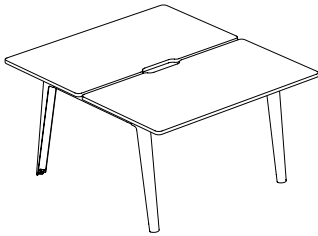

# INDIVIDUAL DESK

							Legs
Table top		•	•	•	•	•	
		•	•	•	•	•	
		•	•	•	•	•	

Individual desk  
130x70 cm

Individual desk  
150x70 cm

# DINING TABLE

							Legs
Table top		•	•	•	•	•	
		•	•	•	•	•	
		•	•	•	•	•	

Dining table 4 people  
D110 cm

Dining table 4 people  
160x95 cm

Dining table 6 people  
190x95 cm

Dining table 8 people  
220x95 cm

# MEETING TABLE

							Legs
Table top		•	•	•	•	•	
		•	•	•	•	•	
		•	•	•	•	•	

Meeting table (top access)  
160x95 cm

Meeting table (top access)  
190x95 cm

Meeting table (top access)  
220x95 cm

# BENCH

							Legs
Table top							
		•	•	•	•	•	
		•	•	•	•	•	

Bench 2 people (top access)  
130x140 cm

Bench 2 people - confort (top access)  
150x140 cm

Bench 4 people (top access)  
240x140 cm