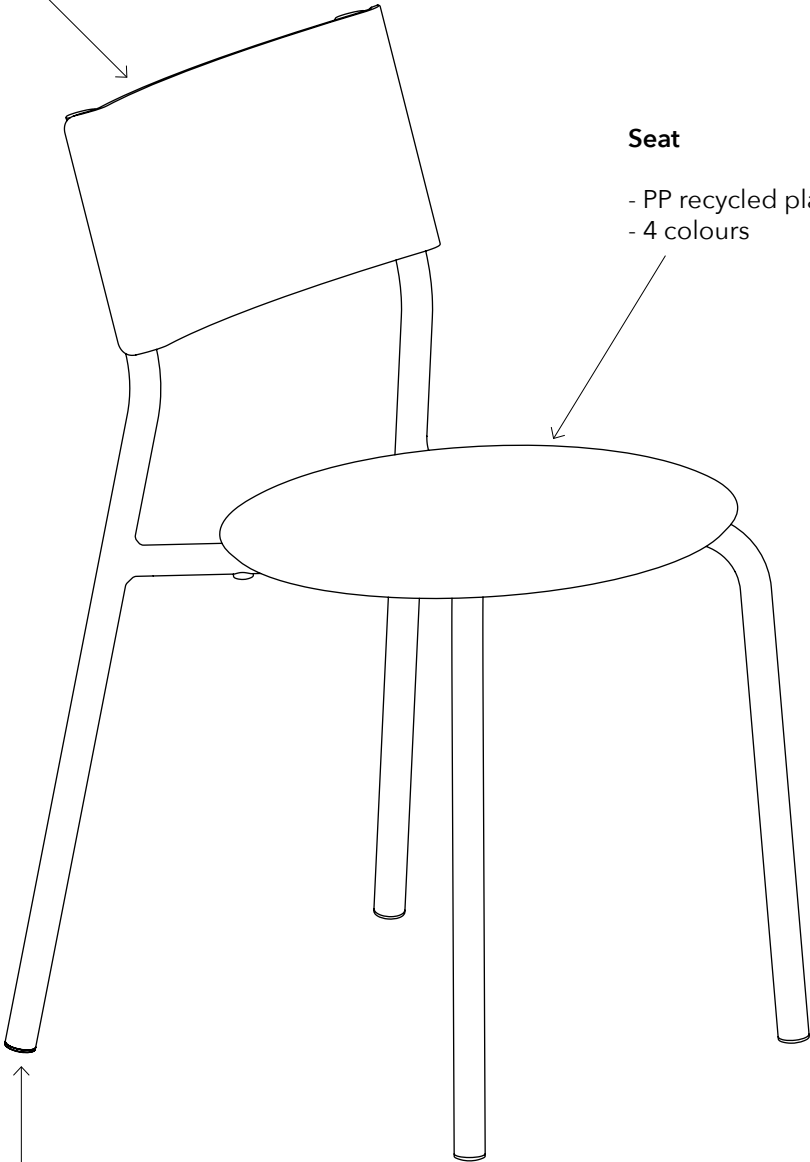

# TIPTOE

Technical Manual

SSDr CHAIR

# SSDr CHAIR

---

**Backrest**

- PP recycled plastic
- 4 colours

**Seat**

- PP recycled plastic
- 4 colours

**Leg**

- Powder-coated steel
- 4 colours

## SSDr CHAIR - 2020

---

The SSDr chair is Simple, Solid, Durable and Recycled. Its back and seat are made of recycled PP plastic. Made 100% in Europe with durable and resistant materials, it is resolutely turned towards the future of furniture. SSDr can be assembled in 2 minutes with only one screw.

# SSDr CHAIR - DIMENSIONS

---